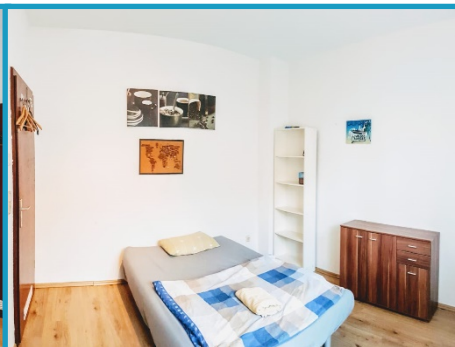

WG in Lütgendortmung bei IKEA EG, room 3

Dortmund Flats

TOP LOCATION | FLEXIBILITY | QUALITY

Fully furnished
student community
(3 separate rooms):

- ✓ Good inbound logistics in all directions
- ✓ Room size: ~16m²
- ✓ Fully-equipped kitchen: microwave, toaster, electric kettle
- ✓ Vacuum cleaner
- ✓ Wifi and washing machine