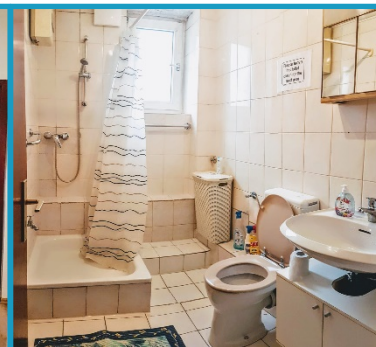

WG in Lütgendortmung bei IKEA EG, room 3

Dortmund Flats

TOP LOCATION | FLEXIBILITY | QUALITY

Fully furnished
student community
(3 separate rooms):

- ✓ Good inbound logistics in all directions
- ✓ Room size: ~16m²
- ✓ Fully-equipped kitchen: microwave, toaster, electric kettle
- ✓ Vacuum cleaner
- ✓ Wifi and washing machine