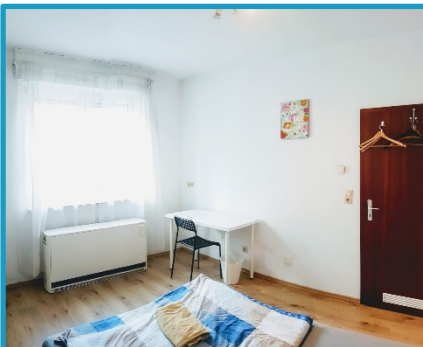

WG in Lütgendortmung bei IKEA EG, room 3

Dortmund Flats

TOP LOCATION | FLEXIBILITY | QUALITY

Fully furnished
student community
(3 separate rooms):

- ✓ Good inbound logistics in all directions
- ✓ Room size: ~16m²
- ✓ Fully-equipped kitchen: microwave, toaster, electric kettle
- ✓ Vacuum cleaner
- ✓ Wifi and washing machine