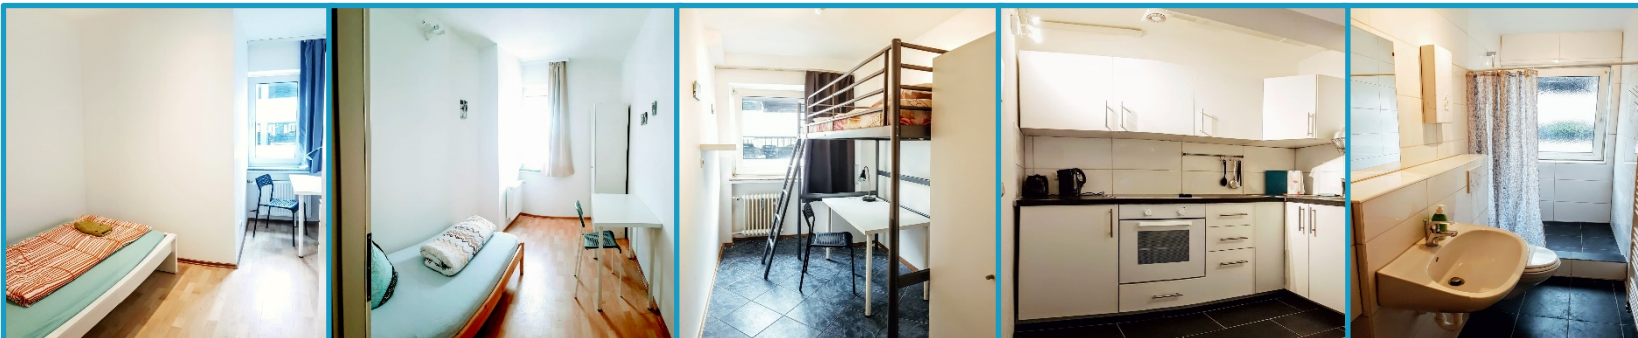

WG im Stadtkern am Hbf

Dortmund Flats

TOP LOCATION | FLEXIBILITY | QUALITY

Fully furnished
student community
(6 separate rooms):

- ✓ Central location
- ✓ Excellent inbound logistics in all directions
- ✓ Room size: ~12-15 m²
- ✓ Fully-equipped kitchen: microwave, toaster, electric kettle
- ✓ Vacuum cleaner