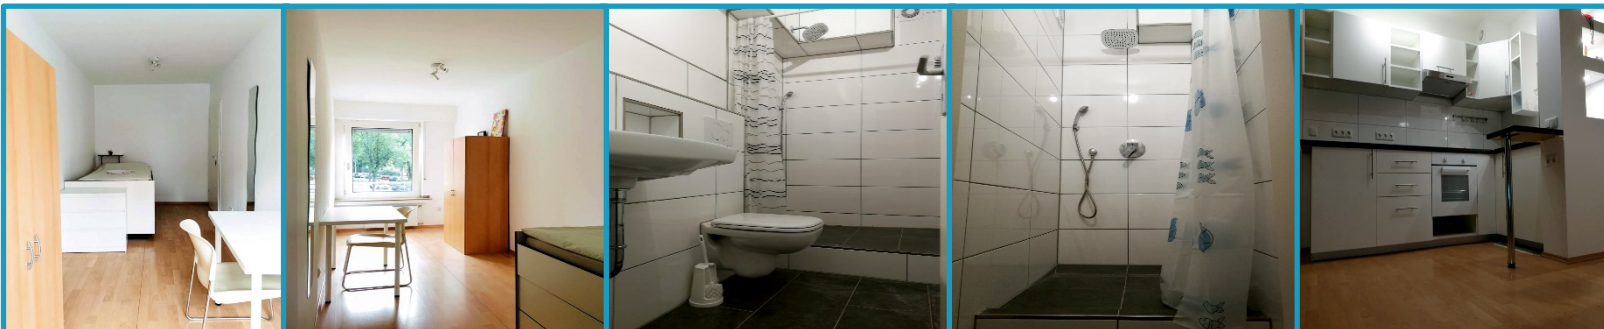

Moderne WG am Stadthaus room nr 4

Dortmund Flats

TOP LOCATION | FLEXIBILITY | QUALITY

Fully furnished
student community
(7 separate rooms):

- ✓ Good inbound logistics in all directions
- ✓ Room size: 10 m²
- ✓ Fully-equipped kitchen: fridge, dishwasher, baking oven, toaster, electric kettle, dishes