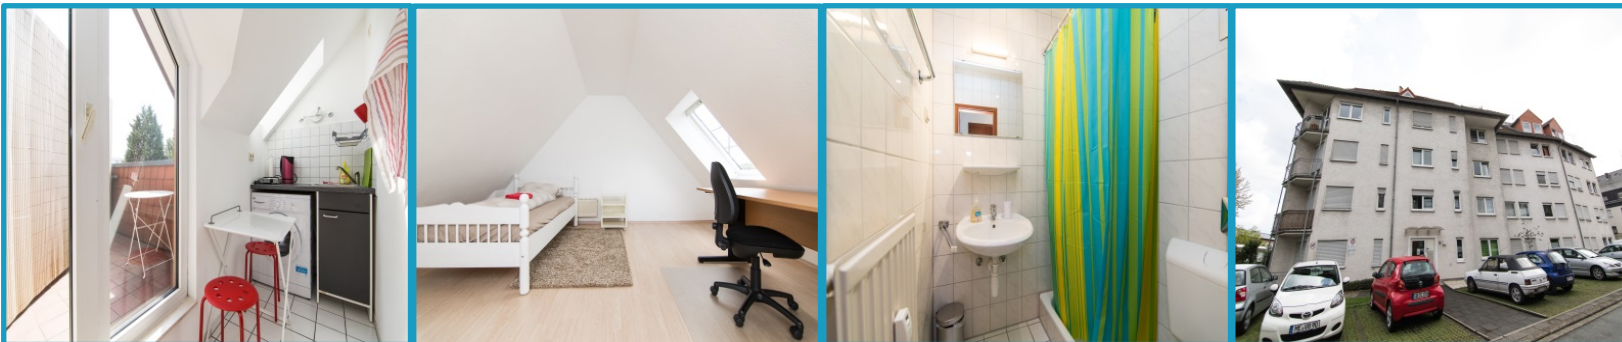

# Schönes Apartment nahe TU Dortmund

**Dortmund Flats**

TOP LOCATION | FLEXIBILITY | QUALITY

Fully furnished apartment  
for 2-4 persons:

- ✓ Quiet location
- ✓ Excellent inbound logistics to the TU Dortmund, ISM and the city center
- ✓ 40 m<sup>2</sup> in size
- ✓ Balcony
- ✓ Fully-equipped kitchen: Toaster, electric kettle
- ✓ Vacuum cleaner