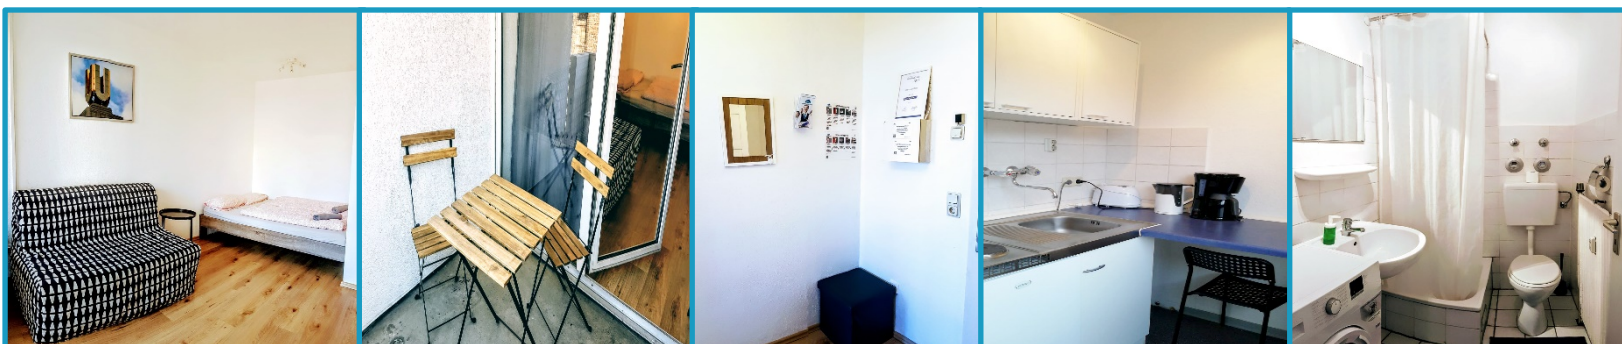

# Studio Apartment Rubín

**Dortmund Flats**

TOP LOCATION | FLEXIBILITY | QUALITY

Fully furnished apartment  
for 2-4 persons:

- ✓ Central location
- ✓ Excellent inbound logistics (main train station, Reinoldikirche)
- ✓ 25 m<sup>2</sup> in size
- ✓ Fully-equipped kitchen: Toaster, electric kettle and coffee machine
- ✓ Vacuum cleaner