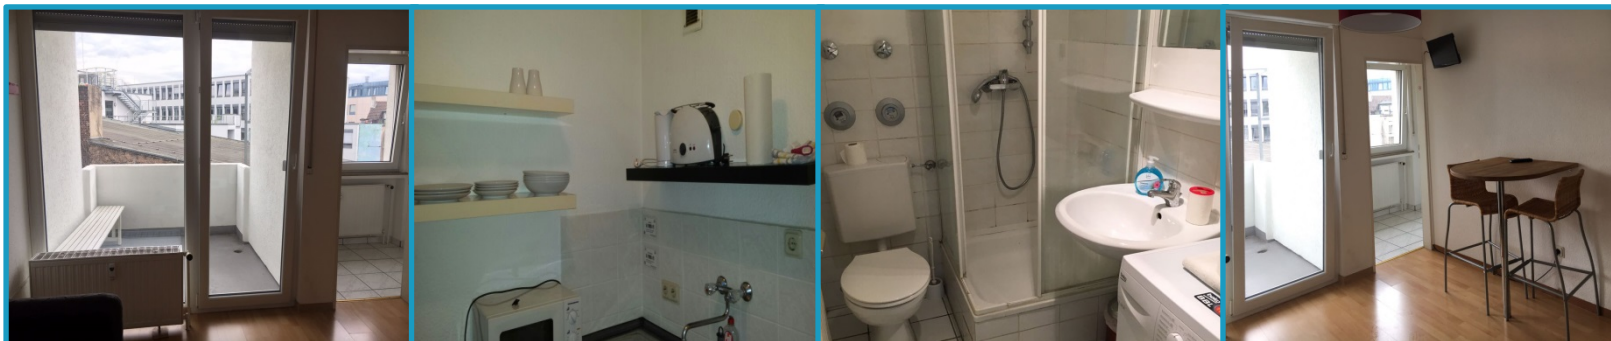

# Studio Apartment Pink

**Dortmund Flats**

TOP LOCATION | FLEXIBILITY | QUALITY

Fully furnished apartment  
for 2-4 persons:

- ✓ Central location
- ✓ Excellent inbound logistics (main train station, Reinoldikirche)
- ✓ 25 m<sup>2</sup> in size
- ✓ Fully-equipped kitchen: Toaster, electric kettle
- ✓ Vacuum cleaner