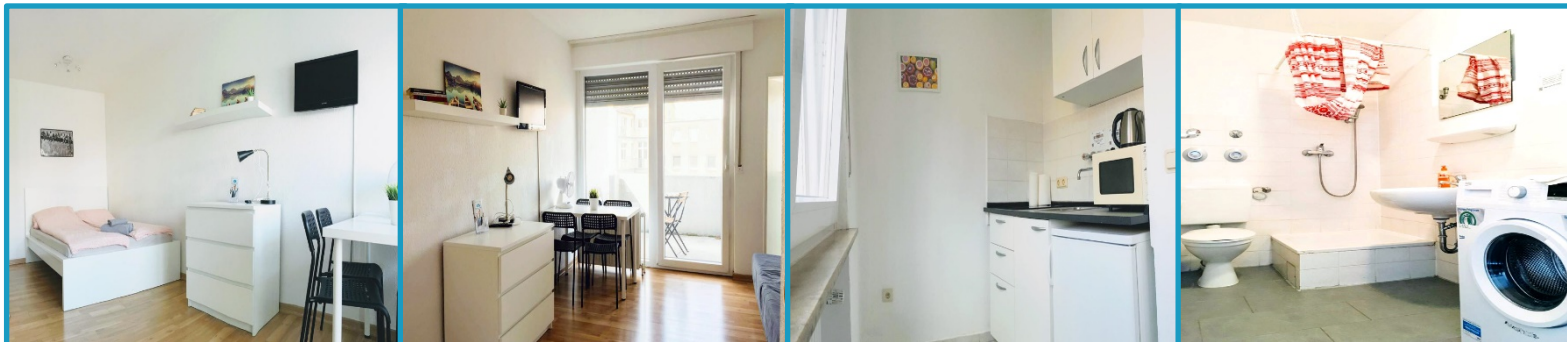

# Studio Apartment Mocca

TOP LOCATION | FLEXIBILITY | QUALITY

Fully furnished apartment  
for 2-4 persons:

- ✓ Central location
- ✓ Excellent inbound logistics (main train station, Reinoldikirche)
- ✓ 25 m<sup>2</sup> in size
- ✓ Fully-equipped separate kitchen: Toaster, electric kettle and coffee machine
- ✓ Vacuum cleaner