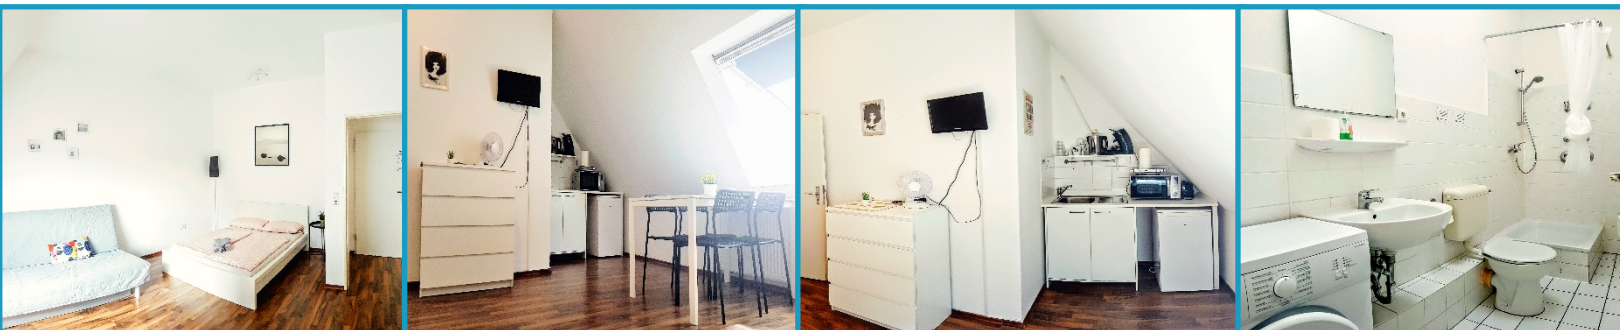

Studio Apartment Grey

Dortmund Flats

TOP LOCATION | FLEXIBILITY | QUALITY

Fully furnished apartment
for 2-4 persons:

- ✓ Central location
- ✓ Excellent inbound logistics (main train station, Reinoldikirche)
- ✓ 25 m² in size
- ✓ Fully-equipped kitchen: Toaster, electric kettle and coffee machine
- ✓ Vacuum cleaner